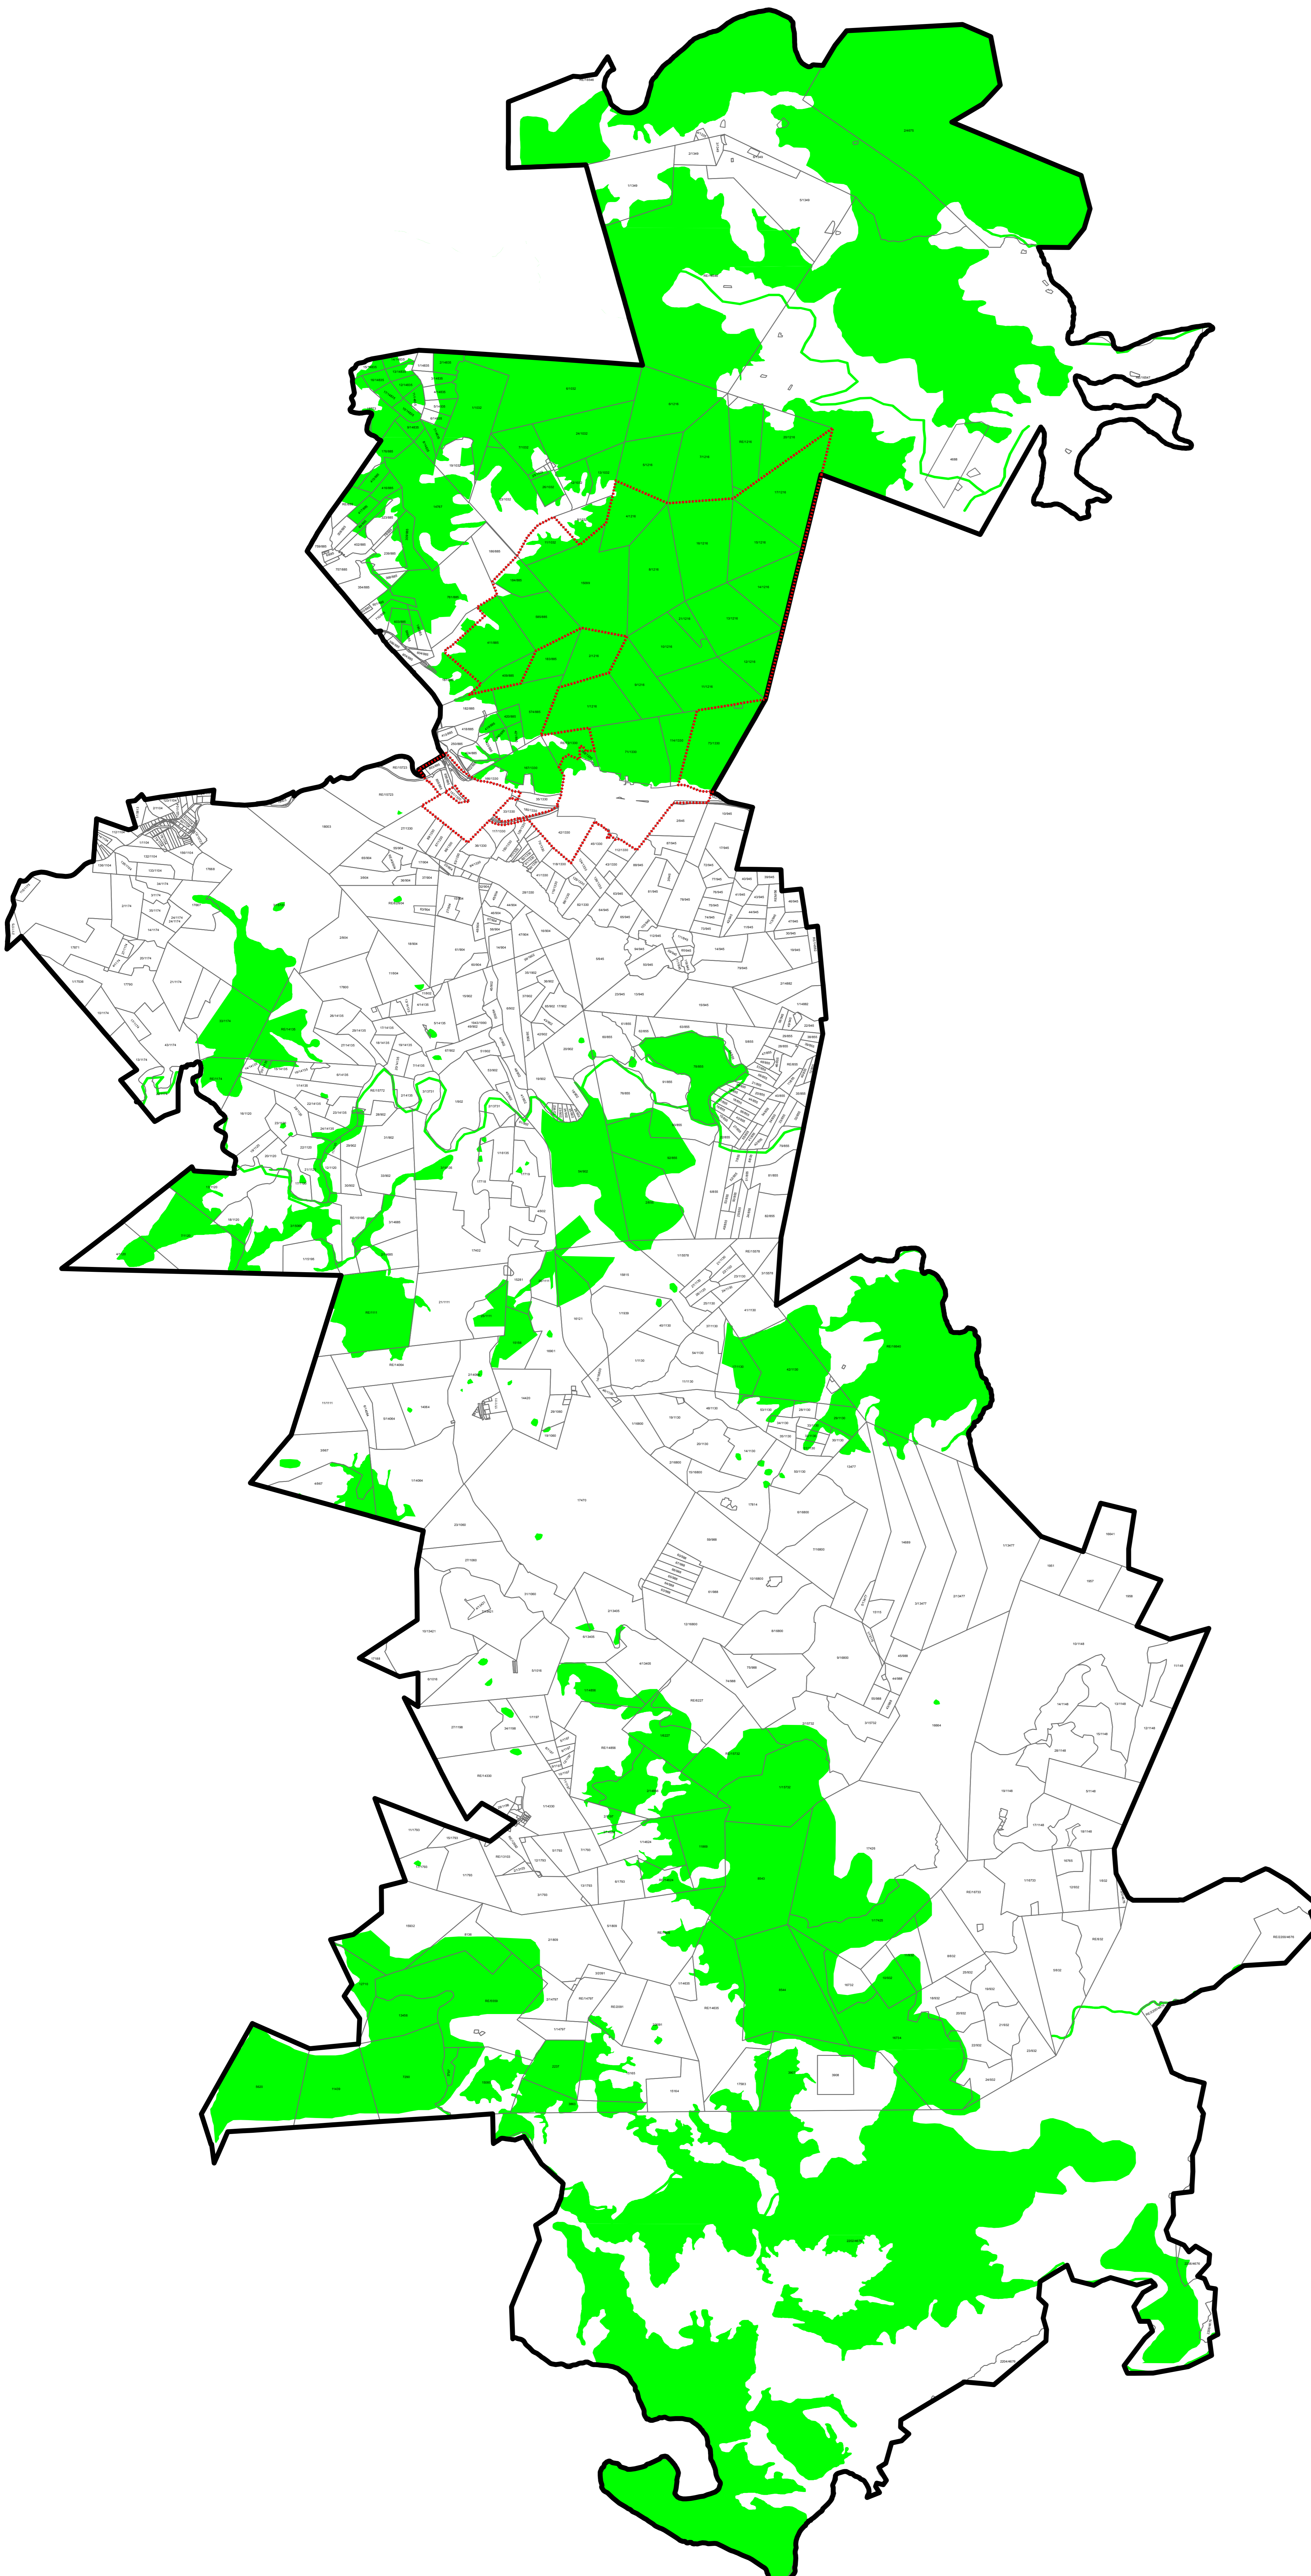

**Critical Biodiversity Areas Overlay**

**Legend**

-  Urban Scheme
-  MkhambathiniLM
-  Farm Portion
-  Critical\_Biodiversity

Map Reference : RP39-04-V5-(09-06-2014)

The GIS material is made available as a public service. Maps and data are to be used for reference purposes only and the municipality is not responsible for any inaccuracies herein contained.

Coordinate System: GCS WGS 1984  
Datum: WGS 1984  
Units: Degree

Scale : 1:60 000