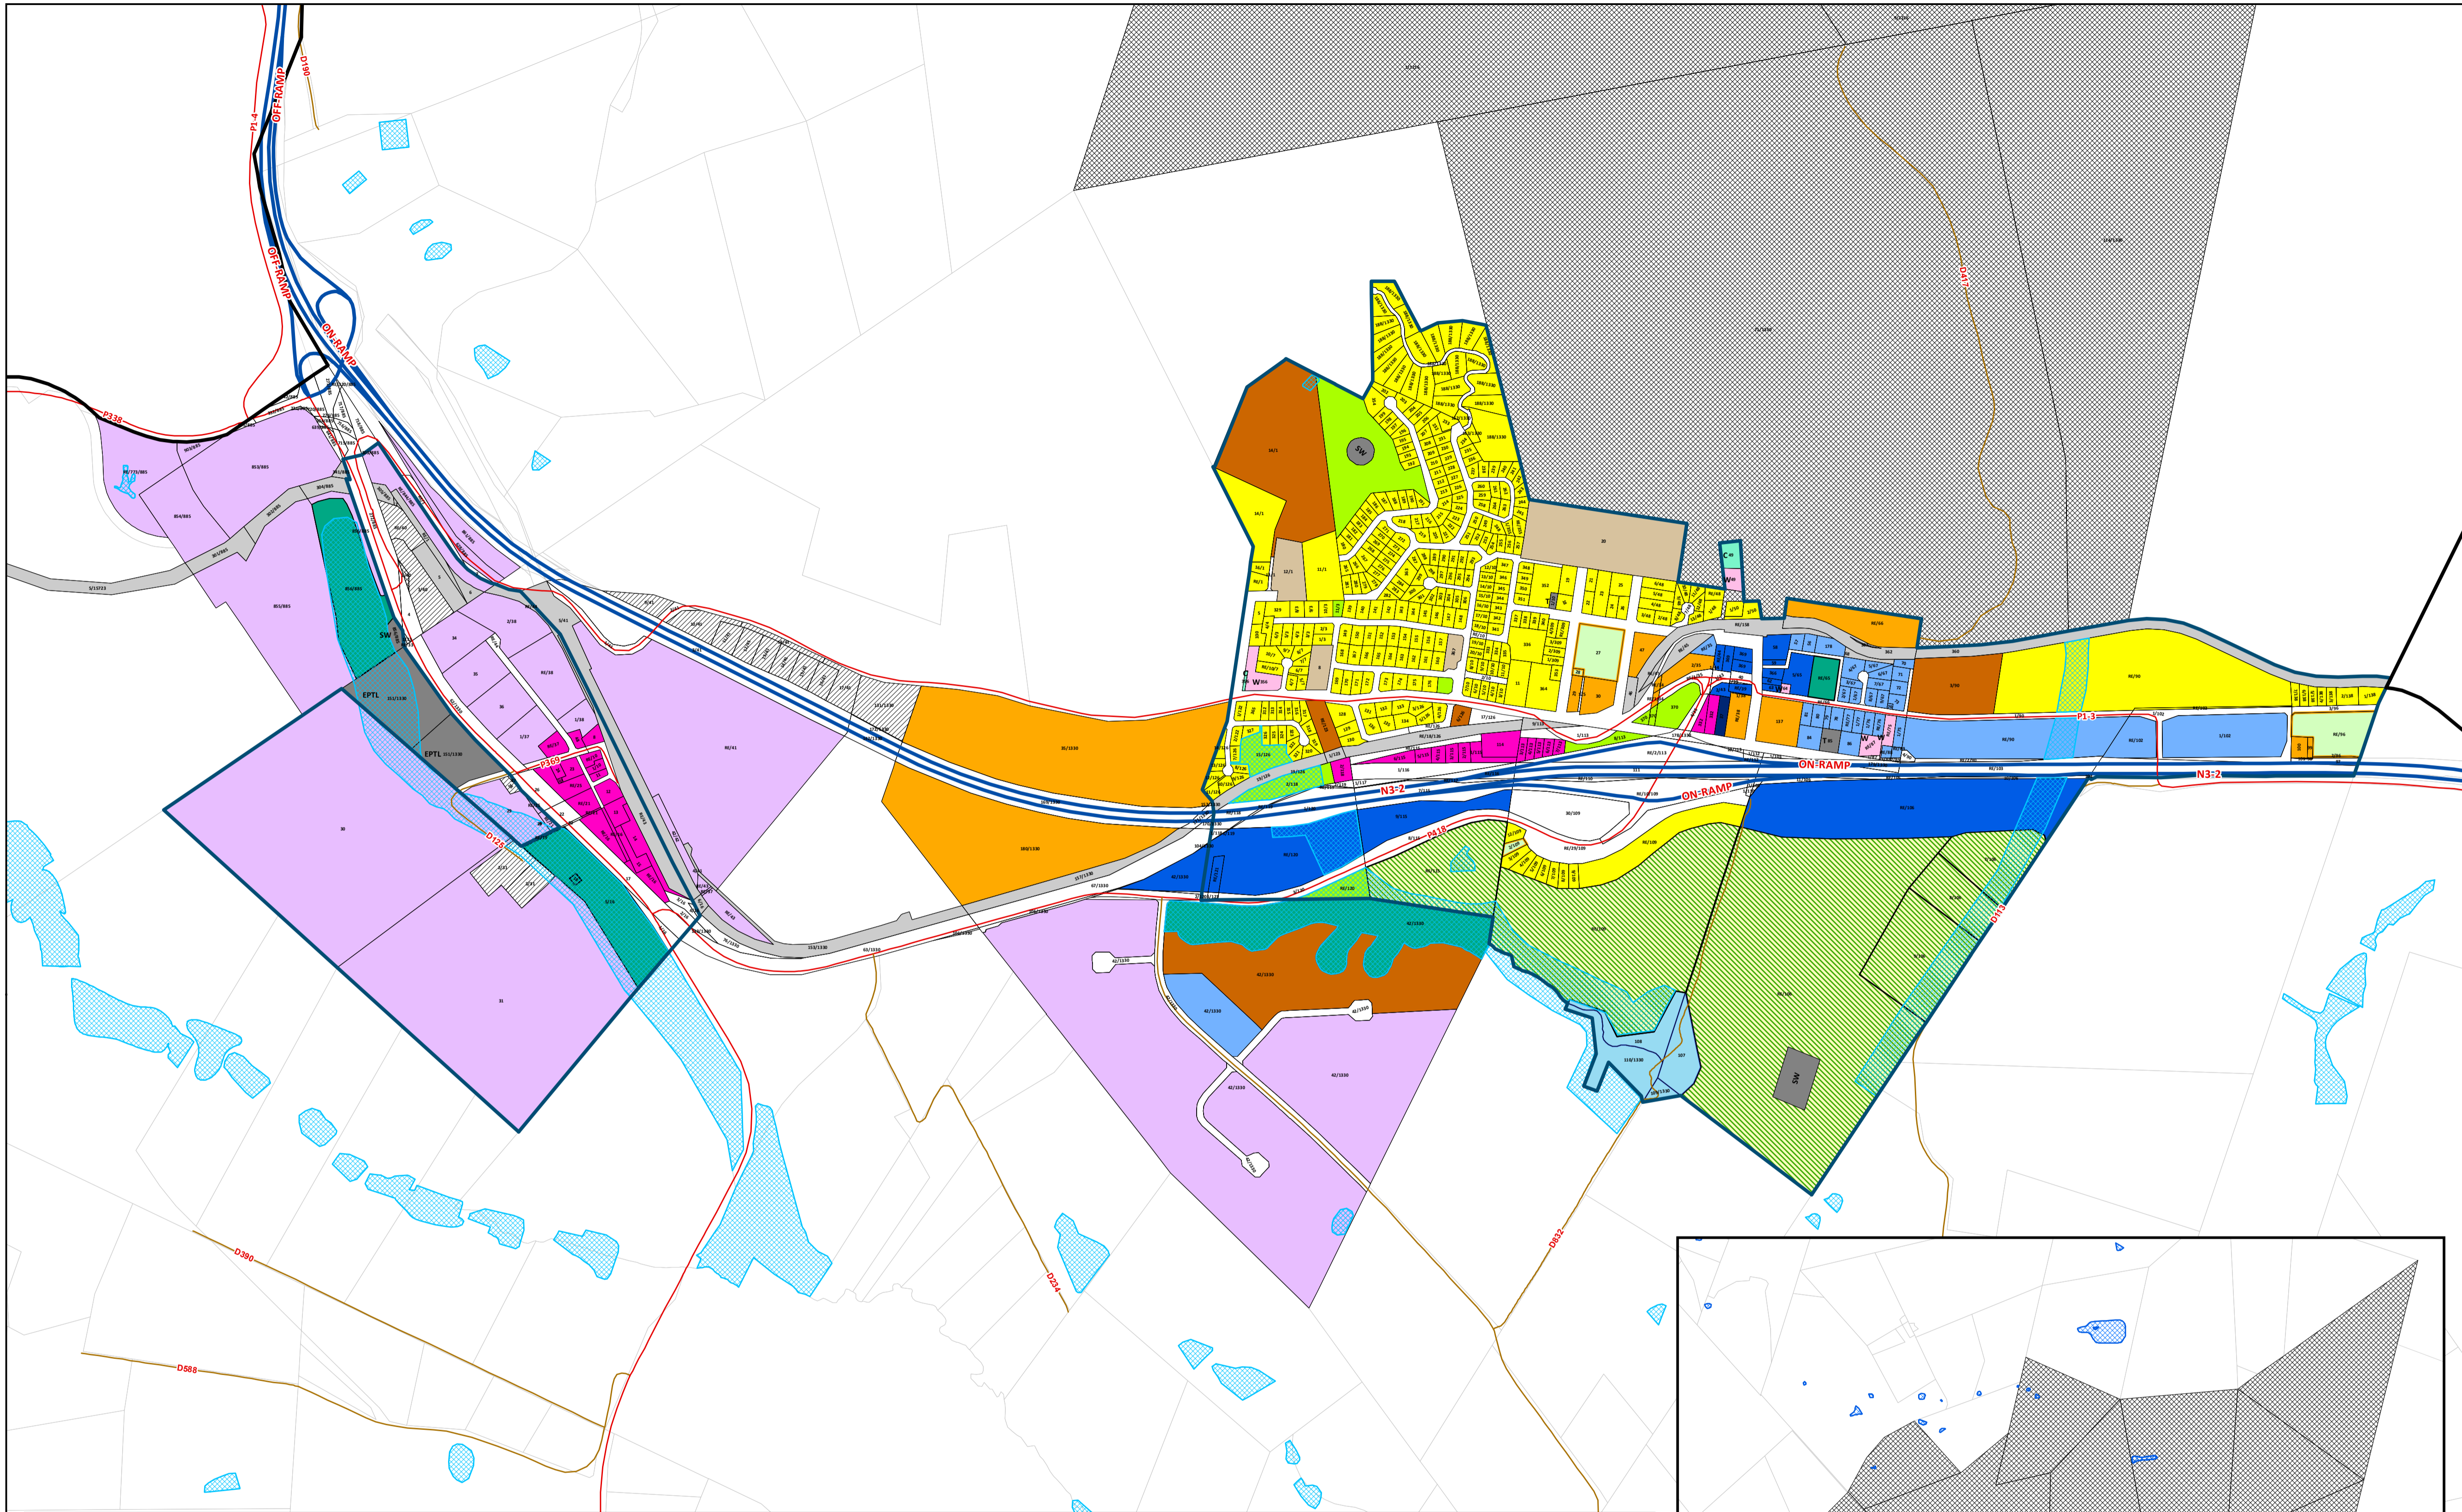

MAP 1
CAMPERDOWN /
UMLAAS ROAD
Zonings 2020

LEGEND

- Mkhambathini Boundary
- Urban Edge
- National Road
- Provincial Road
- District Road
- Local Road
- Wetlands
- Cadastral

RESIDENTIAL	Cemetery	ENVIRONMENTAL
Residential Only Detached (1300m2)	MIXED USE	Private Open Space
Residential Only Medium Density	Core Mixed Use	Public Open Space
Residential Only High Density	Medium Impact Mixed Use	Dam
Small Holdings	Petrol Filling Station	TRANSPORTATION AND ACCESS
CIVIC AND SOCIAL	INDUSTRY	Road
Education	Service Industry	Railway Reserve
Administration	Light Industry	Utility and Services
Worship		SPECIAL ZONES
		Special Zone 1 (Mixed Use)
		Special Zone 2 (Mayibuye Community Game Reserve)