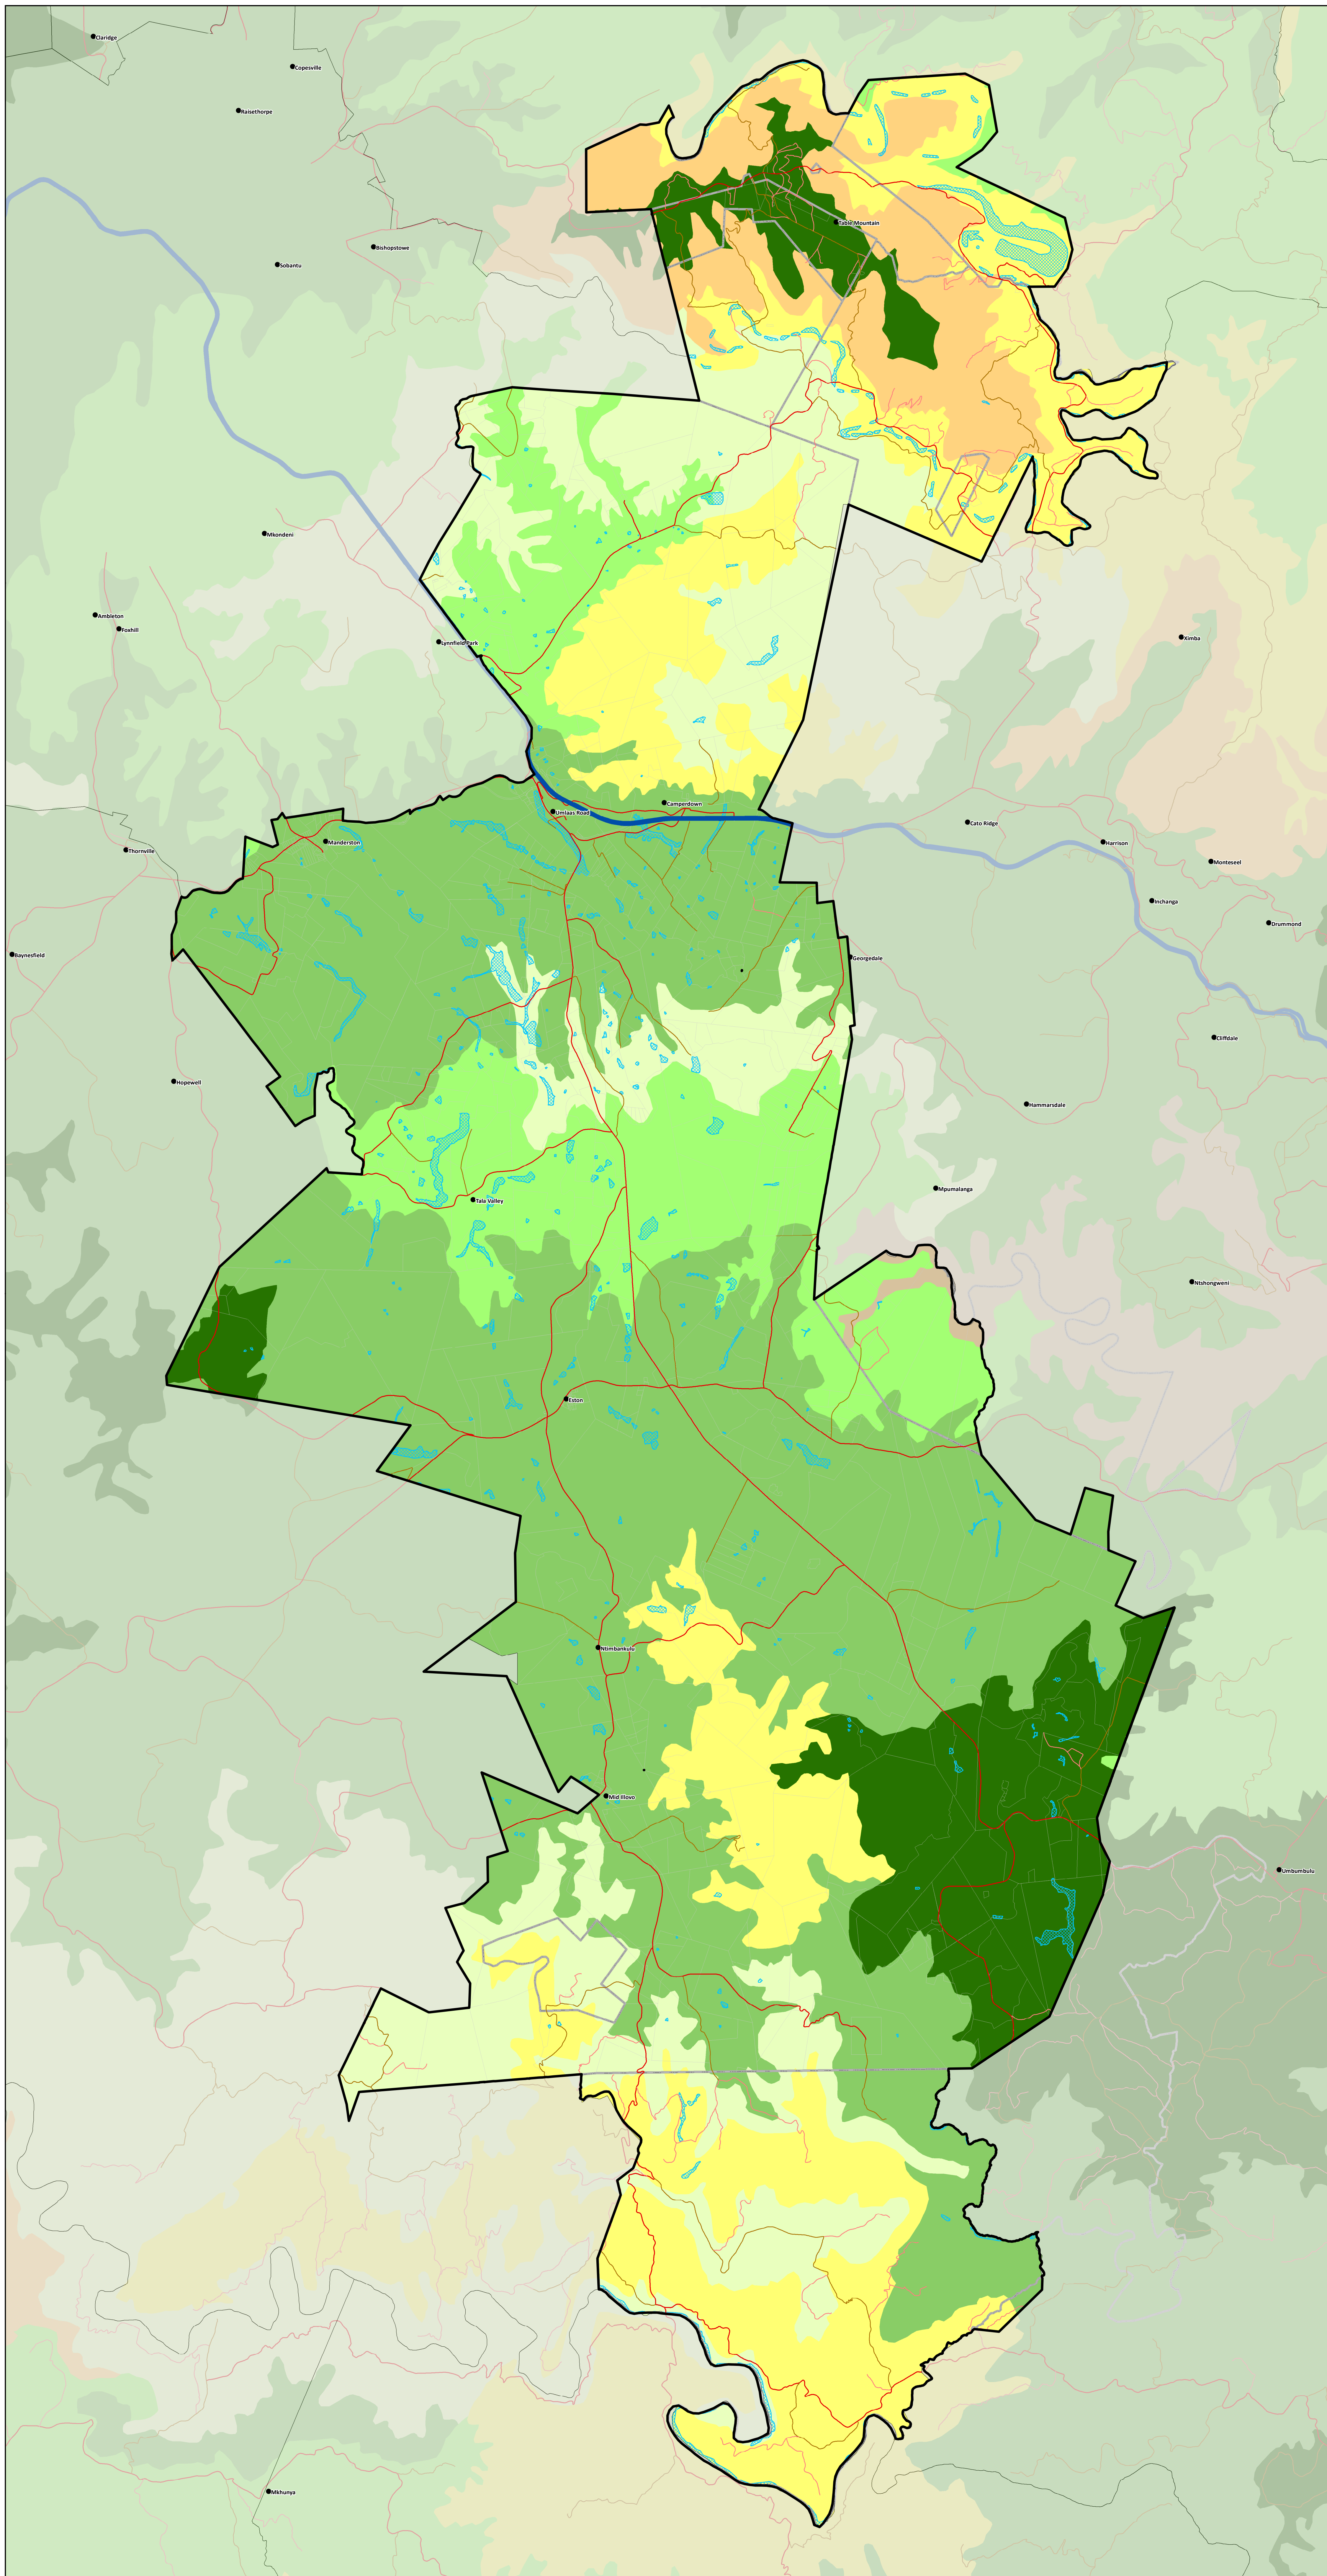

**MAP 13**  
**AGRICULTURAL**  
**POTENTIAL OVERLAYS**

**Zonings 2020**

**LEGEND**

- Mkhambathini Boundary
- Places
- National Road
- Provincial Road
- District Road
- Local Road
- Wetlands
- High Potential
- Good Potential
- Moderate Potential
- Restricted Potential
- Very Restricted Potential
- Low Potential
- Very Low Potential