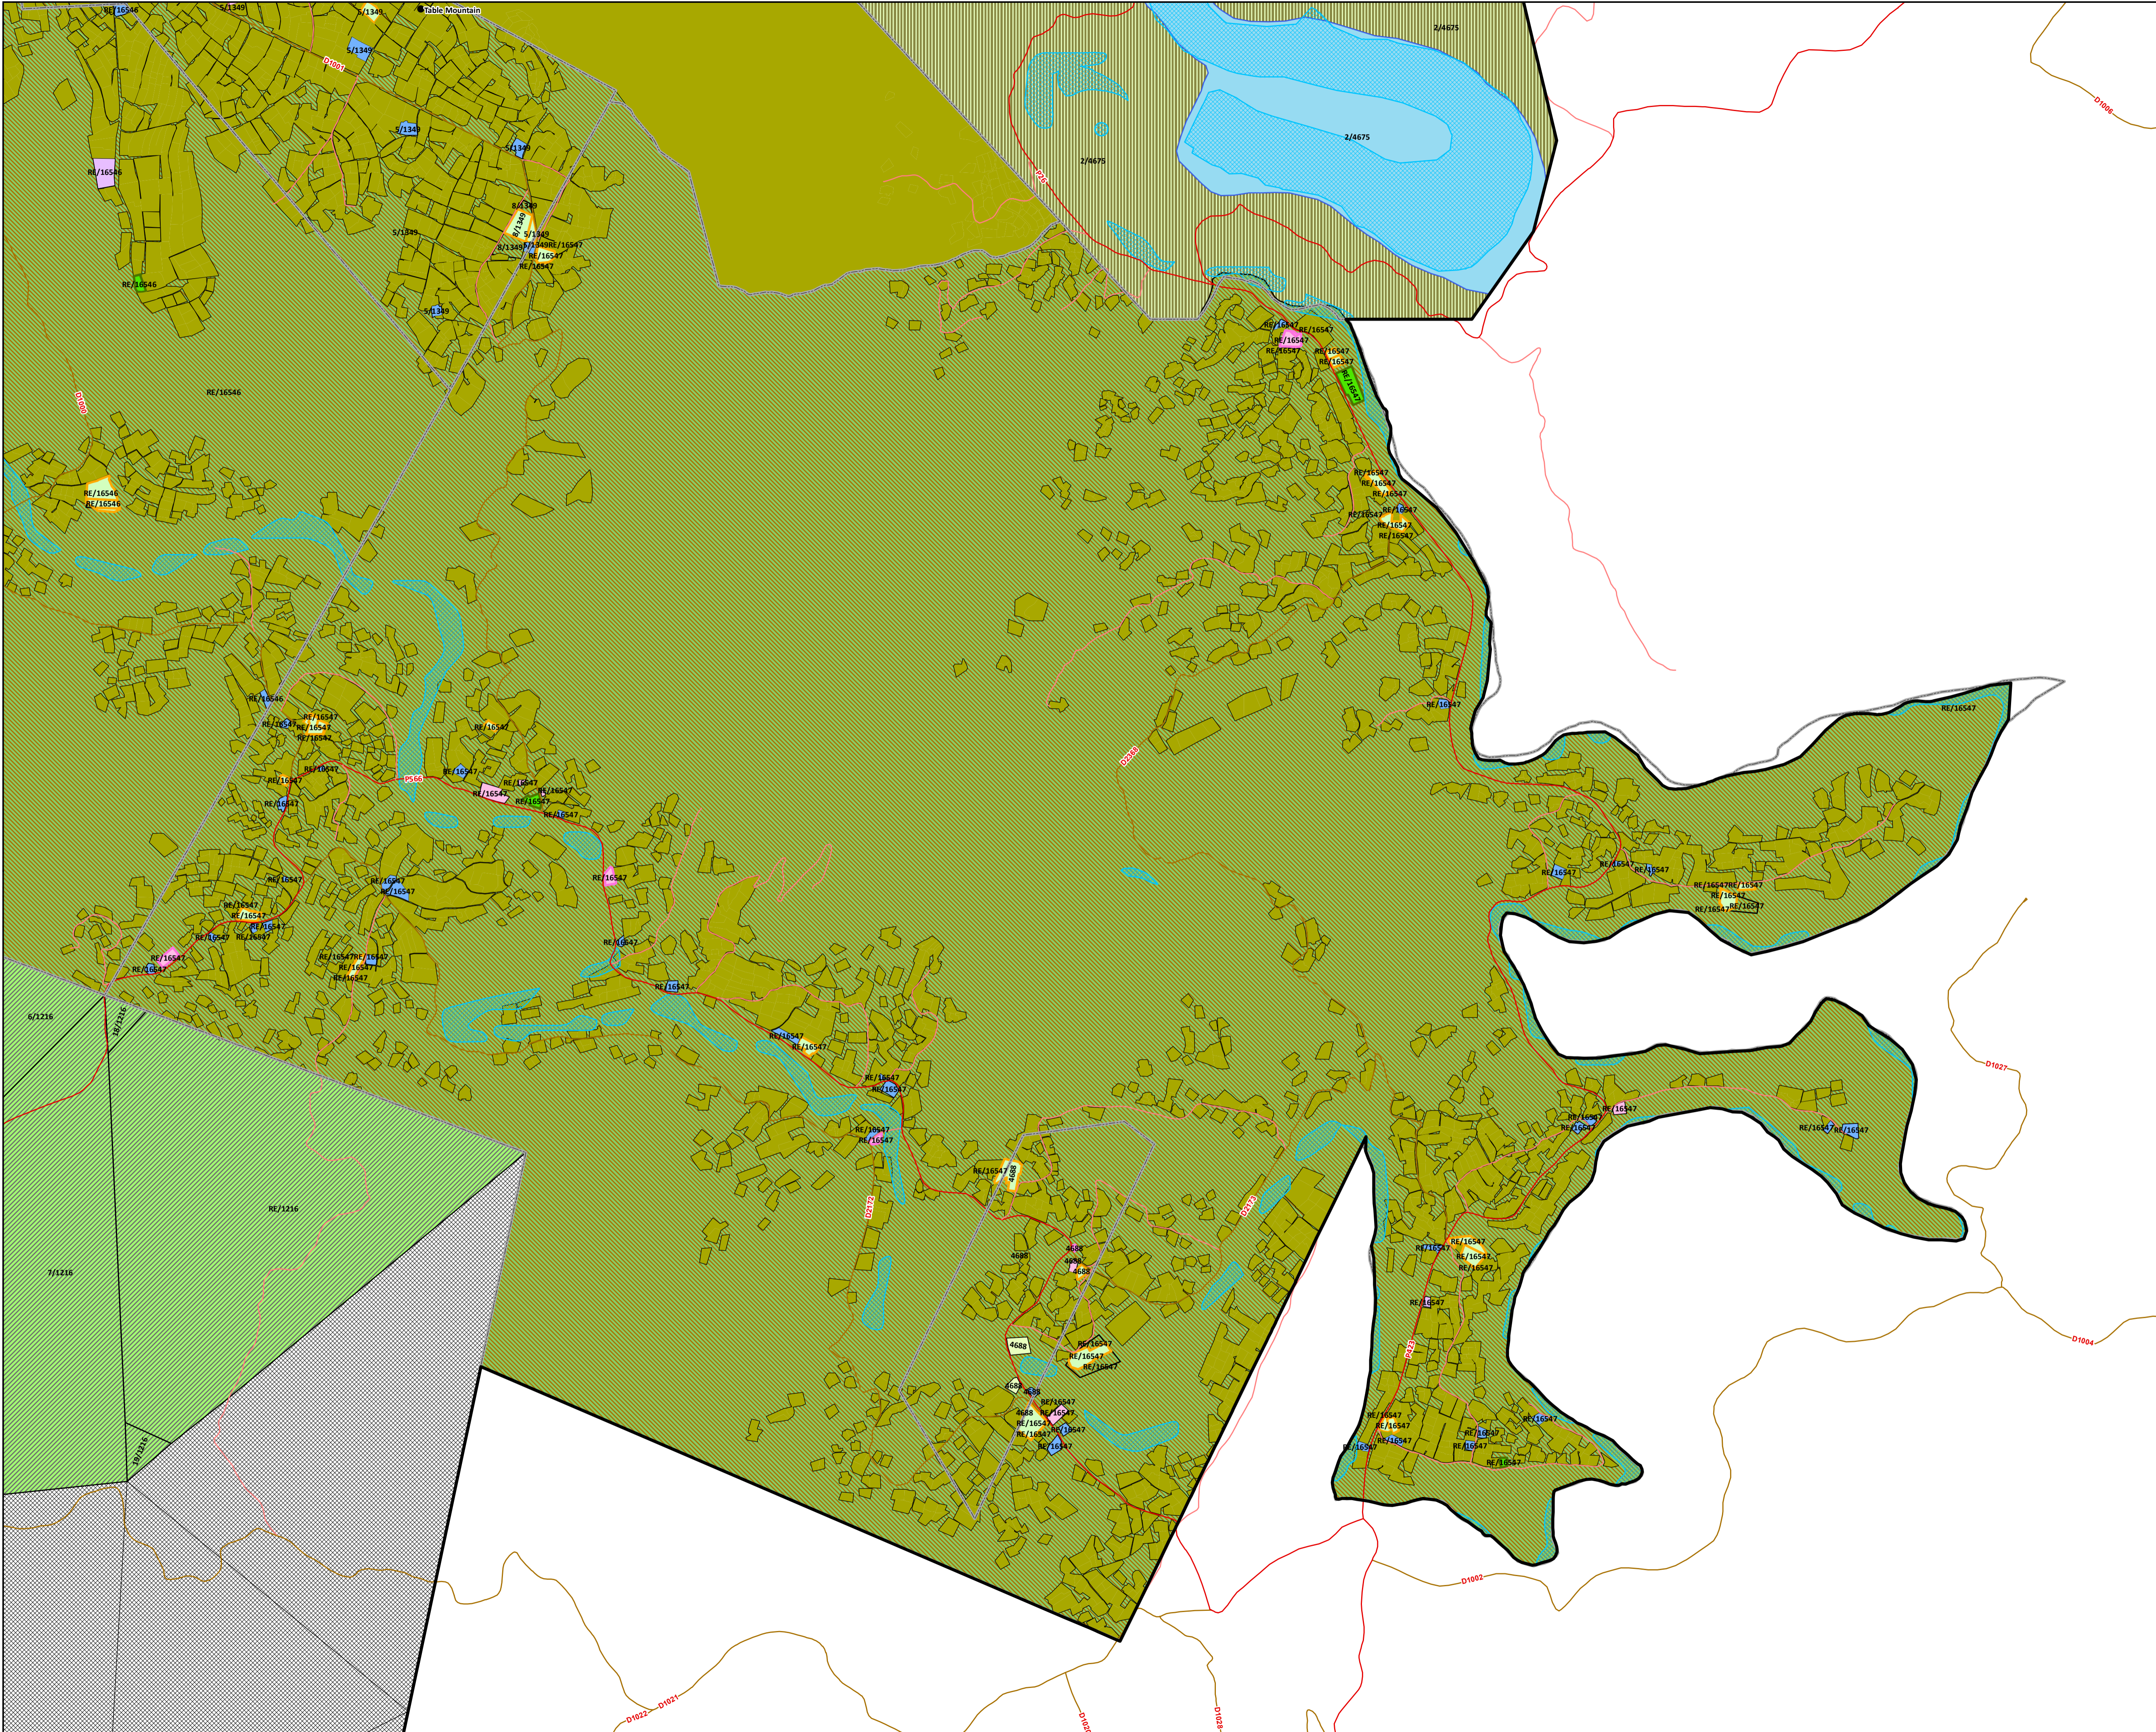

MAP 7
MANYAVU
Traditional Council
Zonings 2020

LEGEND

- Mkhambathini Boundary
- Places
- Traditional Authorities
- Provincial Road
- District Road
- Local Road
- Wetlands

Combined Zoning (March 2020)

RESIDENTIAL

- Rural Residential (Imizi)

CIVIC AND SOCIAL

- Education
- Health and Welfare
- Worship

MIXED USE

- Medium Impact Mixed Use

INDUSTRY

- Light Industry

ENVIRONMENTAL

- Conservation
- Active Open Space
- Dam

AGRICULTURE

- Agriculture 1 (Agriculture Only)
- Agriculture 2 (Communal)
- Agriculture 3 (Limited Tourism)

SPECIAL ZONES

- Special Zone 2 (Mayibuye Community Game Reserve)
- Cadastral